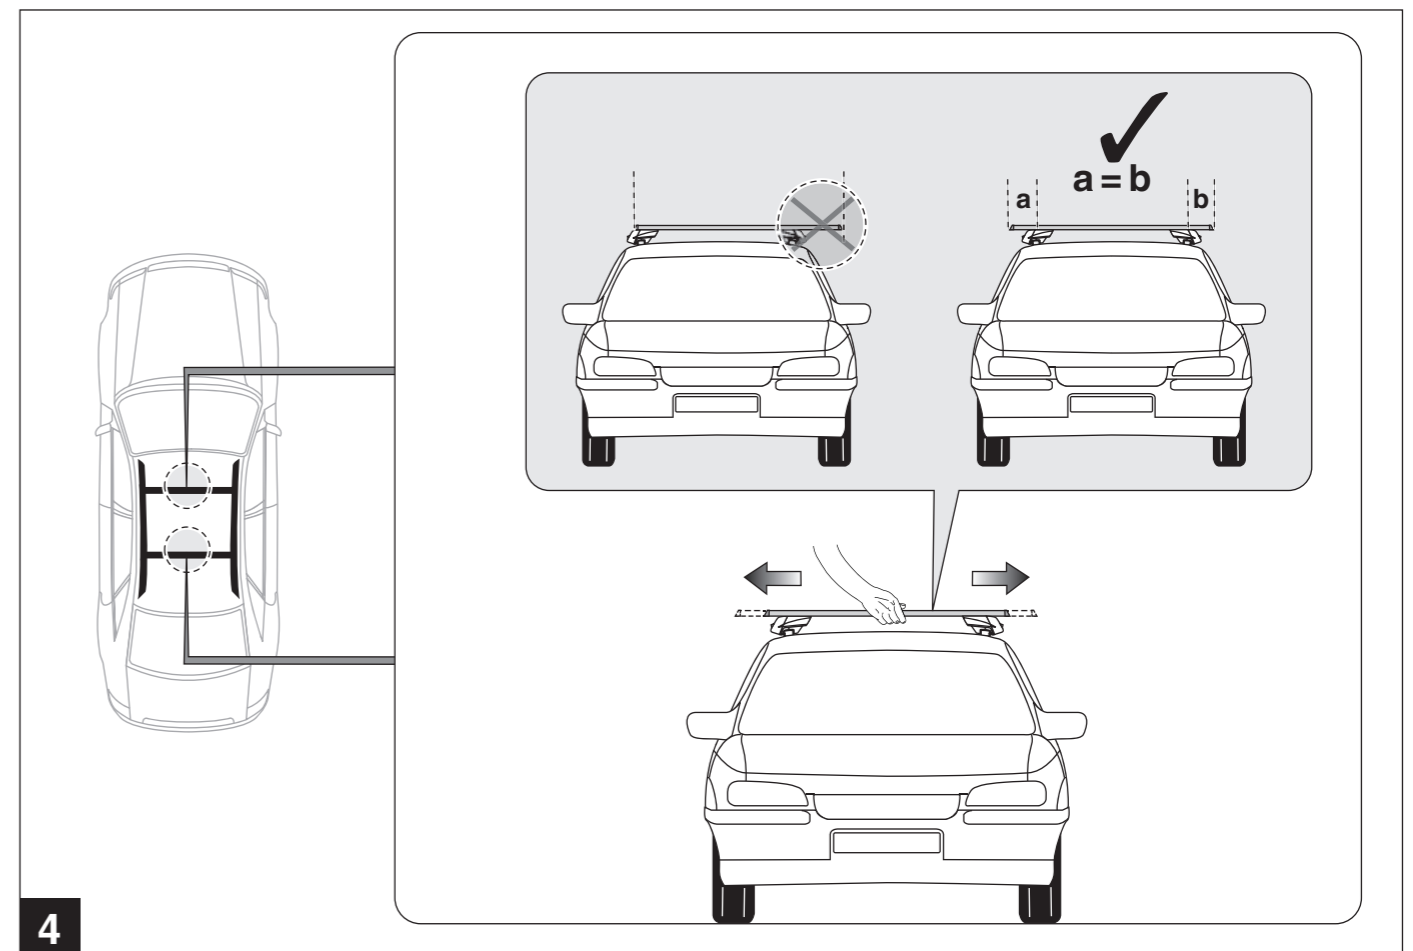

048 410 / 048 510 / 048 610 / 048 821 (110cm)

Passend für Fahrzeugtyp: Suitable for vehicle type:	Baujahr: Model year:	Passend für Fahrzeugtyp: Suitable for vehicle type:	Baujahr: Model year:
Cupra Formentor Reling	10/2020 –		
Ford Fiesta Active Reling	05/2018 –		
Opel Mokka Reling Mokka X Reling Astra Sports Tourer Reling	11/2012 – 10/2016 10/2016 – 02/2021 11/2010 – 04/2016		
Seat Altea XL Reling Altea Freetrack Reling Ibiza ST Reling	12/2006 – 01/2008 – 07/2010 –		
Skoda Fabia Combi Reling Kamiq Reling	01/2015 – 09/2019 –		
Toyota Auris Touring Sports Reling	08/2013 –		
VW Up Cross Reling Polo Cross Reling Golf VI Plus Reling Golf Sportsvan Reling Golf VII Alltrack Reling Golf VII Variant Reling Golf VIII Reling Tiguan Reling Taigo	09/2013 – 06/2010 – 03/2009 – 05/2014 05/2014 – 04/2015 – 12/2020 08/2013 – 12/2020 12/2020 – 11/2007 – 04/2016 12/2021 –