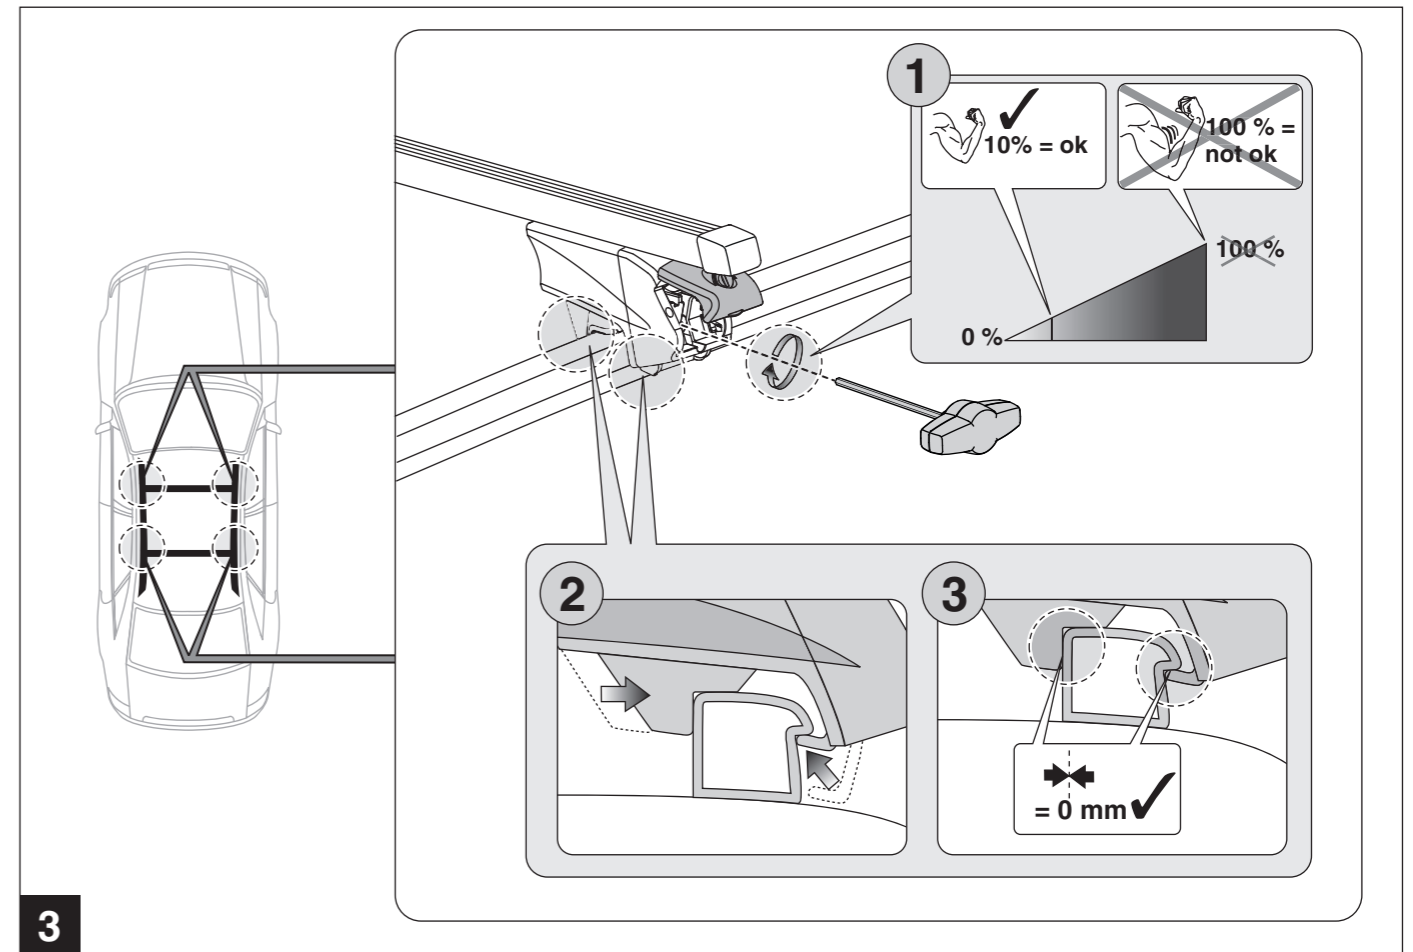

048 410 / 048 510 / 048 610 / 048 821 (110cm)

Passend für Fahrzeugtyp: Suitable for vehicle type:	Baujahr: Model year:	Passend für Fahrzeugtyp: Suitable for vehicle type:	Baujahr: Model year:
Cupra Formentor Reling	10/2020 –		
Ford Fiesta Active Reling	05/2018 –		
Opel Mokka Reling Mokka X Reling Astra Sports Tourer Reling	11/2012 – 10/2016 10/2016 – 02/2021 11/2010 – 04/2016		
Seat Altea XL Reling Altea Freetrack Reling Ibiza ST Reling	12/2006 – 01/2008 – 07/2010 –		
Skoda Fabia Combi Reling Kamiq Reling	01/2015 – 09/2019 –		
Toyota Auris Touring Sports Reling	08/2013 –		
VW Up Cross Reling Polo Cross Reling Golf VI Plus Reling Golf Sportsvan Reling Golf VII Alltrack Reling Golf VII Variant Reling Golf VIII Reling Tiguan Reling Taigo	09/2013 – 06/2010 – 03/2009 – 05/2014 05/2014 – 04/2015 – 12/2020 08/2013 – 12/2020 12/2020 – 11/2007 – 04/2016 12/2021 –